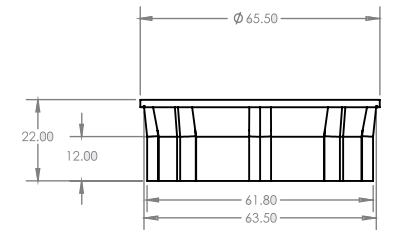

40x70mm PLUG & WASTE WITH RUBBER PLUG S/STEEL

PLASTIC PLUG & WASTES

CODE	OUTLET SIZE	FINISH	CTN QTY
22103.12	40mm	S/Steel	100

SECTION C-C
SCALE 1.5 : 1

SECTION H-H

SECTION G-G

DETAIL J
SCALE 4 : 1