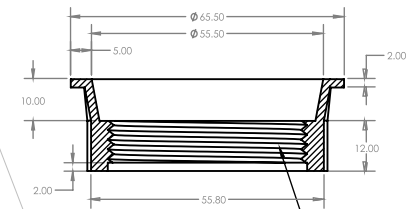

40x70mm PLUG & WASTE WITH RUBBER PLUG S/STEEL

PLASTIC PLUG & WASTES

CODE	OUTLET SIZE	FINISH	CTN QTY
22103.12	40mm	S/Steel	100

SECTION C-C
SCALE 1.5 : 1

SECTION H-H

SECTION G-G

DETAIL J
SCALE 4 : 1