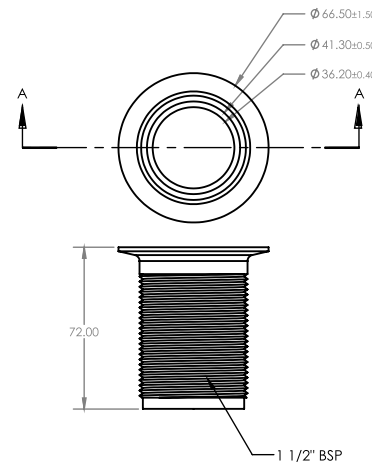

40x70mm PLUG & WASTE WITH RUBBER PLUG S/STEEL

PLASTIC PLUG & WASTES

CODE	OUTLET SIZE	FINISH	CTN QTY
22103.12	40mm	S/Steel	100

SECTION C-C
SCALE 1.5 : 1

SECTION H-H

SECTION G-G

DETAIL J
SCALE 4 : 1