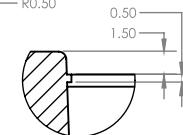

40x70mm PLUG & WASTE WITH RUBBER PLUG S/STEEL

PLASTIC PLUG & WASTES

CODE	OUTLET SIZE	FINISH	CTN QTY
22103.12	40mm	S/Steel	100

SECTION C-C
SCALE 1.5 : 1

SECTION H-H

SECTION G-G

DETAIL J
SCALE 4 : 1