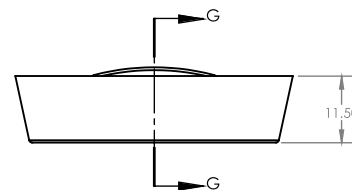

40x70mm PLUG & WASTE WITH RUBBER PLUG S/STEEL

PLASTIC PLUG & WASTES

CODE	OUTLET SIZE	FINISH	CTN QTY
22103.12	40mm	S/Steel	100

SECTION C-C
SCALE 1.5 : 1

SECTION H-H

SECTION G-G

DETAIL J
SCALE 4 : 1