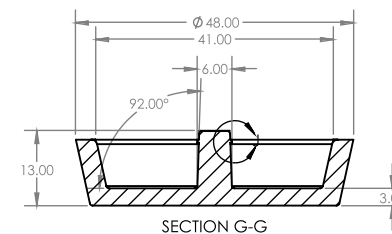

40x70mm PLUG & WASTE WITH RUBBER PLUG S/STEEL

PLASTIC PLUG & WASTES

CODE	OUTLET SIZE	FINISH	CTN QTY
22103.12	40mm	S/Steel	100

SECTION C-C
SCALE 1.5 : 1

SECTION H-H

SECTION G-G

DETAIL J
SCALE 4 : 1