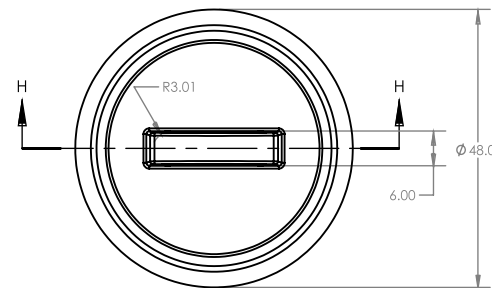

40x70mm PLUG & WASTE WITH RUBBER PLUG S/STEEL

PLASTIC PLUG & WASTES

CODE	OUTLET SIZE	FINISH	CTN QTY
22103.12	40mm	S/Steel	100

SECTION C-C
SCALE 1.5 : 1

SECTION H-H

SECTION G-G

DETAIL J
SCALE 4 : 1