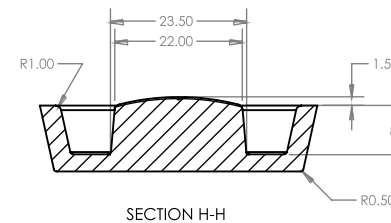

40x70mm PLUG & WASTE WITH RUBBER PLUG S/STEEL

PLASTIC PLUG & WASTES

CODE	OUTLET SIZE	FINISH	CTN QTY
22103.12	40mm	S/Steel	100

SECTION C-C
SCALE 1.5 : 1

SECTION H-H

SECTION G-G

DETAIL J
SCALE 4 : 1