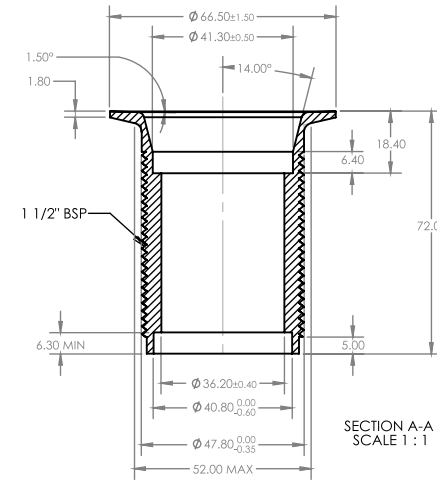

40x70mm PLUG & WASTE WITH RUBBER PLUG S/STEEL

PLASTIC PLUG & WASTES

CODE	OUTLET SIZE	FINISH	CTN QTY
22103.12	40mm	S/Steel	100

SECTION C-C
SCALE 1.5 : 1

SECTION H-H

SECTION G-G

DETAIL J
SCALE 4 : 1