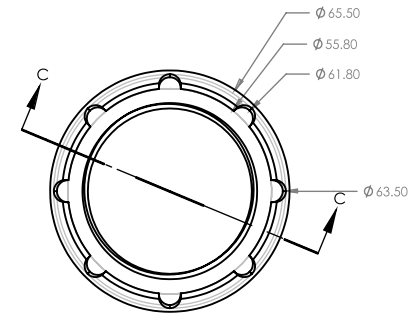

40x70mm PLUG & WASTE WITH RUBBER PLUG S/STEEL

PLASTIC PLUG & WASTES

CODE	OUTLET SIZE	FINISH	CTN QTY
22103.12	40mm	S/Steel	100

SECTION C-C
SCALE 1.5 : 1

SECTION H-H

SECTION G-G

DETAIL J
SCALE 4 : 1