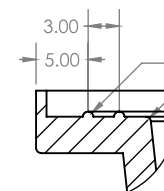

40mm TOP FIXING PLUG & WASTE S/STEEL WHITE PLUG

PLASTIC PLUG & WASTES

CODE	OUTLET SIZE	FINISH	CTN QTY
22212.12	40mm	S/Steel	100

DETAIL K
SCALE 2 : 1

1 1/4" BSP