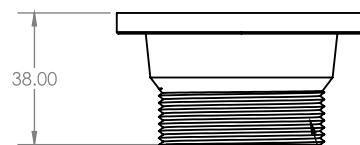

40mm TOP FIXING PLUG & WASTE S/STEEL WHITE PLUG

PLASTIC PLUG & WASTES

CODE	OUTLET SIZE	FINISH	CTN QTY
22212.12	40mm	S/Steel	100

DETAIL K
SCALE 2 : 1

1 1/4" BSP