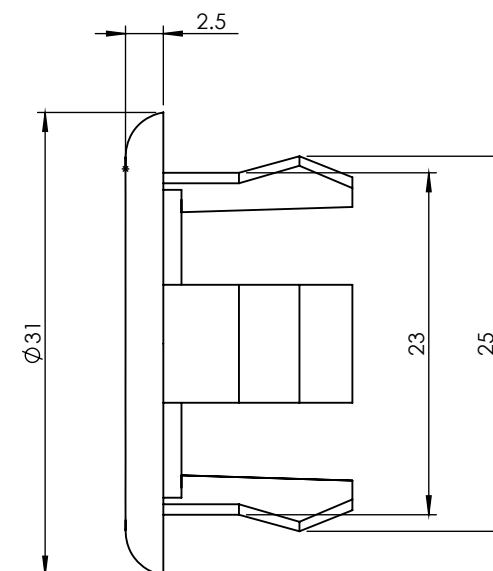

BASIN OVERFLOW INSERT HALO

PLUG & WASTES

- Match your basin overflow to your tapware and waste
- Available in 2 designs and 5 popular finishes/colours

| CODE | OUTLET SIZE | FINISH | CTN QTY |
|----------|-------------|--------|---------|
| 29330.01 | N/A | Chrome | each |