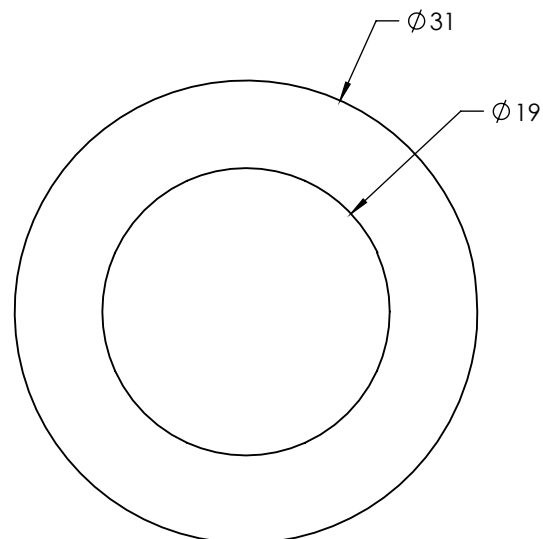

BASIN OVERFLOW INSERT HALO

PLUG & WASTES

- Match your basin overflow to your tapware and waste
- Available in 2 designs and 5 popular finishes/colours

| CODE | OUTLET SIZE | FINISH | CTN QTY |
|----------|-------------|--------|---------|
| 29330.01 | N/A | Chrome | each |