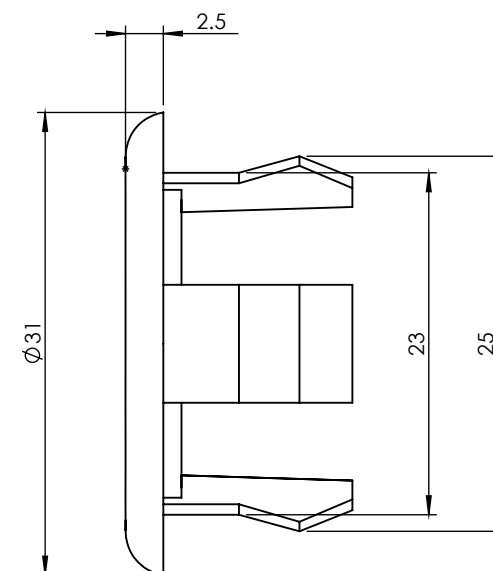

BASIN OVERFLOW INSERT BUTTON

PLUG & WASTES

- ✓ Match your basin overflow to your tapware and waste
- ✓ Available in 2 designs and 5 popular finishes/colours

CODE	OUTLET SIZE	FINISH	CTN QTY
29331.01	N/A	Chrome	each