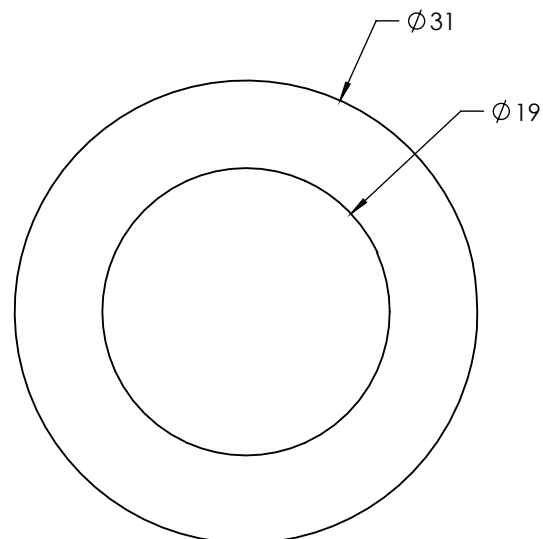

BASIN OVERFLOW INSERT BUTTON

PLUG & WASTES

- ✓ Match your basin overflow to your tapware and waste
- ✓ Available in 2 designs and 5 popular finishes/colours

CODE	OUTLET SIZE	FINISH	CTN QTY
29331.01	N/A	Chrome	each