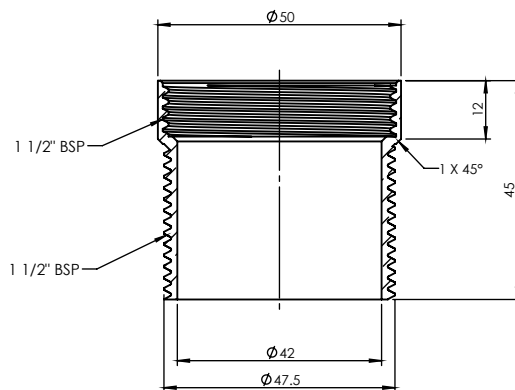

BATH POP DOWN[®] THREADED EXTENDER

☑ Suits 21811

CODE	OUTLET SIZE	FINISH	CTN QTY
29357	40mm	Brass	N/A

BATH WALL THICKNESS (A)
 A = 0 ~ 15 mm (WITHOUT EXTENDER)
 A = 25 ~ 50 mm (WITH EXTENDER)

NOTE:
 FOR A = 15 ~ 25 (WITH EXTENDER + 1 OR 2 MORE WASHERS)