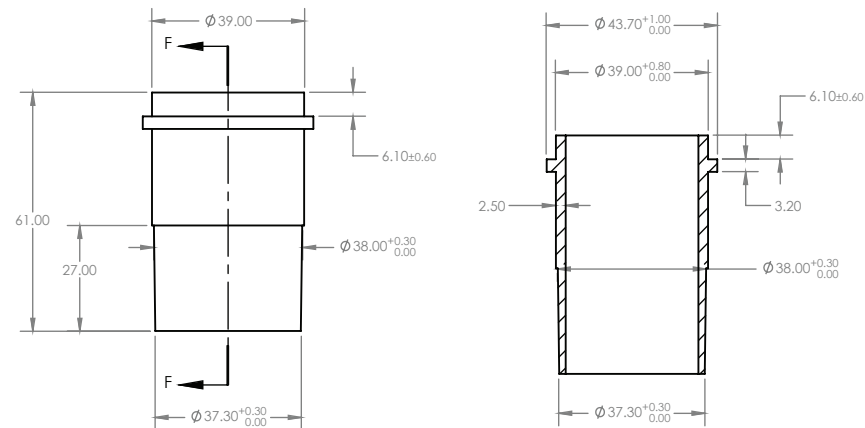

40mm CAP & LINING

CODE	OUTLET SIZE	FINISH	CTN QTY
31931	40mm	ABS	300

1 1/2" BSP 11 TPI