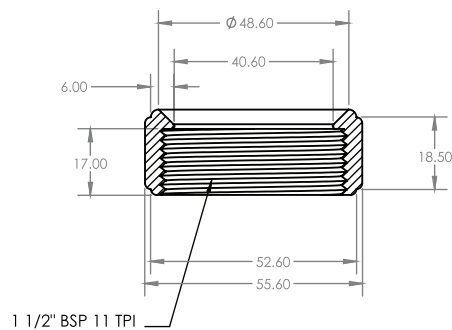

40mm CAP & LINING

CODE	OUTLET SIZE	FINISH	CTN QTY
31931	40mm	ABS	300

1 1/2" BSP 11 TPI