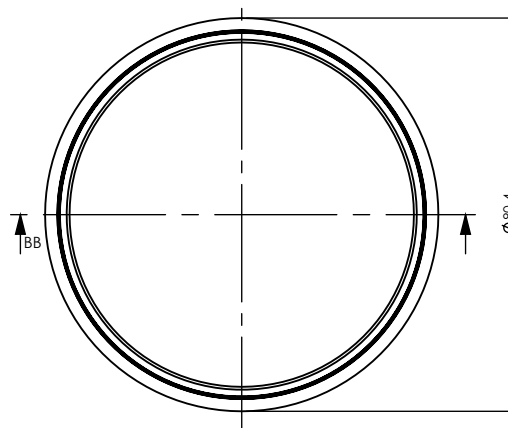

# PUDDLE FLANGE TO BRASS ADAPTOR 80mm

| CODE  | OUTLET SIZE | FINISH   | CTN QTY |
|-------|-------------|----------|---------|
| 32241 | 80mm        | PP White | 175     |

DETAIL C  
SCALE 2 : 1