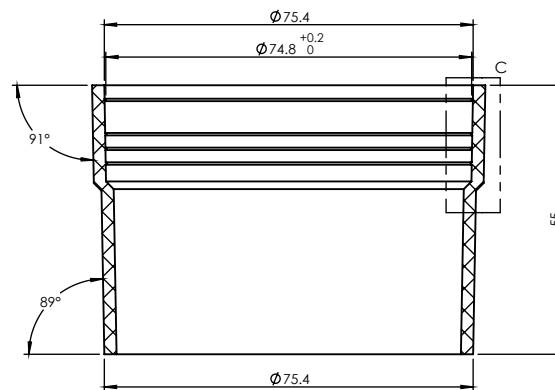

# PUDDLE FLANGE TO BRASS ADAPTOR 80mm

| CODE  | OUTLET SIZE | FINISH   | CTN QTY |
|-------|-------------|----------|---------|
| 32241 | 80mm        | PP White | 175     |

DETAIL C  
SCALE 2 : 1