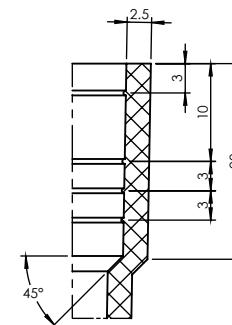

# PUDDLE FLANGE TO BRASS ADAPTOR 80mm

| CODE  | OUTLET SIZE | FINISH   | CTN QTY |
|-------|-------------|----------|---------|
| 32241 | 80mm        | PP White | 175     |

DETAIL C  
SCALE 2 : 1