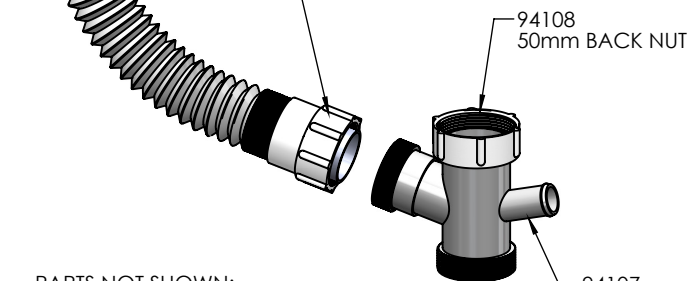

RINSE BY PASS KIT W/ MOUNT FLANGE

CODE	OUTLET SIZE	FINISH	CTN QTY
33204.01	50mm	Chrome	30

PARTS NOT SHOWN:
94101 RINSE BY-PASS PLUG W/BNUT
98205 O RING BS 136
99008 POLY BAG 420x320x75 FLEXI RINSE BY PASS