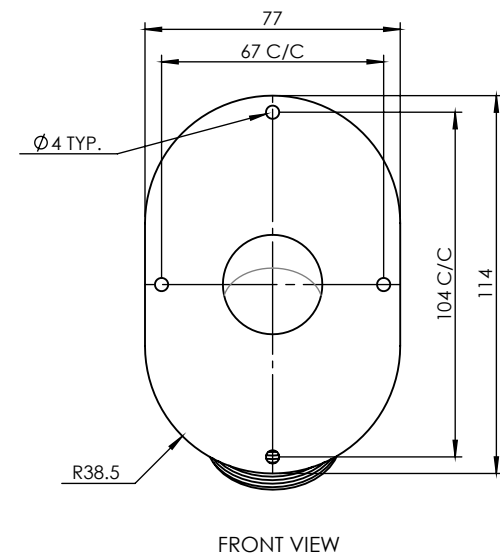

RINSE BY PASS KIT W/ MOUNT FLANGE

CODE	OUTLET SIZE	FINISH	CTN QTY
33204.01	50mm	Chrome	30

PARTS NOT SHOWN:
94101 RINSE BY-PASS PLUG W/BNUT
98205 O RING BS 136
99008 POLY BAG 420x320x75 FLEXI RINSE BY PASS