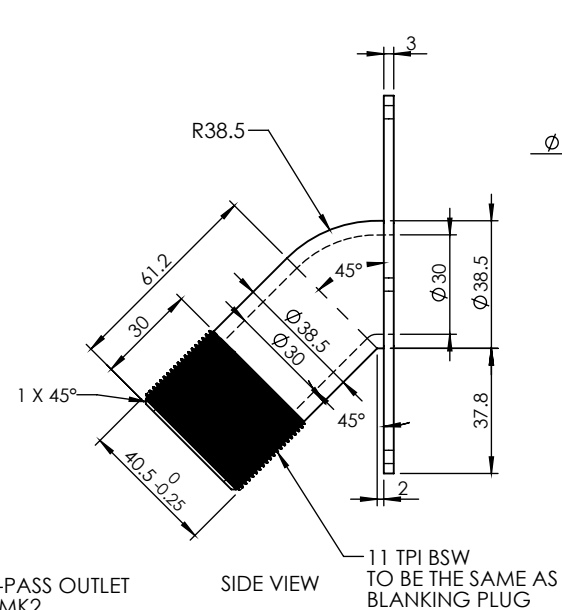

RINSE BY PASS KIT W/ MOUNT FLANGE

CODE	OUTLET SIZE	FINISH	CTN QTY
33204.01	50mm	Chrome	30

PARTS NOT SHOWN:
94101 RINSE BY-PASS PLUG W/BNUT
98205 O RING BS 136
99008 POLY BAG 420x320x75 FLEXI RINSE BY PASS