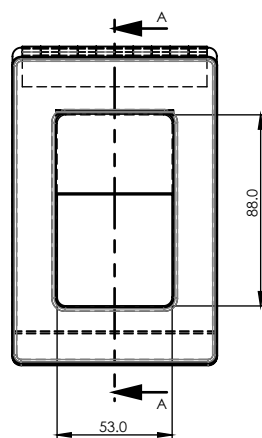

TUNDISH RINSE BY-PASS COVER

CODE	OUTLET SIZE	FINISH	CTN QTY
33311	N/A	S/Steel	40

Front View showing face closed

View showing face open