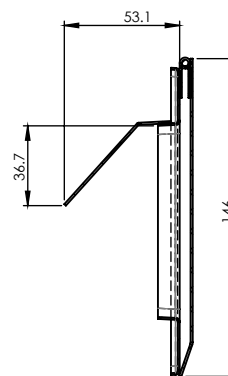

TUNDISH RINSE BY-PASS COVER

CODE	OUTLET SIZE	FINISH	CTN QTY
33311	N/A	S/Steel	40

Front View showing face closed

View showing face open