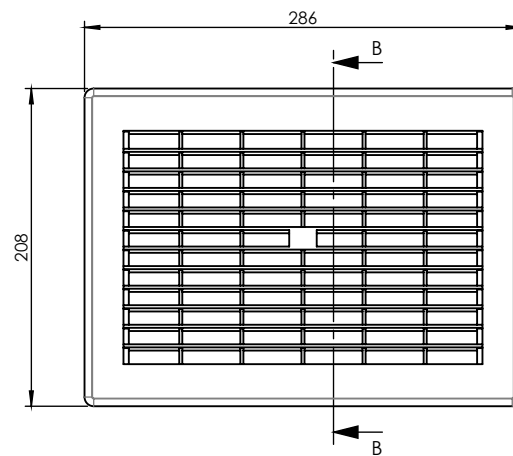

SNAP IN VENT 165x245mm

CODE	OUTLET SIZE	FINISH	CTN QTY
34301	N/A	White	40

**HOLE SIZE:
245 mm X 165 mm**