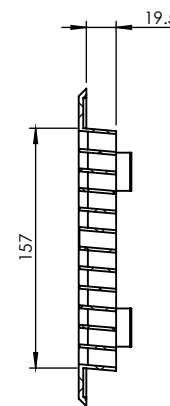

SNAP IN VENT 165x245mm

CODE	OUTLET SIZE	FINISH	CTN QTY
34301	N/A	White	40

**HOLE SIZE:
245 mm X 165 mm**