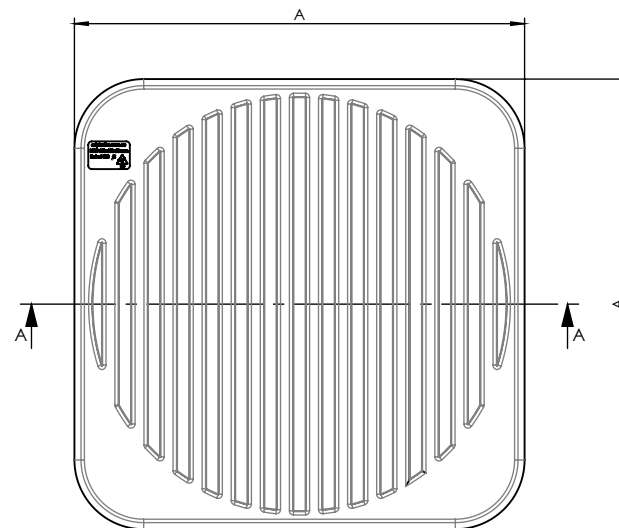

# HOT WATER TRAY

The ribbed base keeps the hot water unit out of direct contact with water, any water is drained away using the Art Plumbing Products Outlet (connects to 40 or 50mm DWW) supplied with the Hot Water Tray.

- ✓ Includes Outlet for connection to 40mm or 50mm pipe
- ✓ Manufactured from heat resistant PP
- ✓ Light weight
- ✓ Will not rust, corrode or bend out of shape
- ✓ Stackable

CODE	DESCRIPTION
34401	450mm Black Tray with outlet
34402	500mm Black Tray with outlet
34404	650mm Black Tray with outlet

CODE	DESCRIPTION	A (mm)	B (mm)	C (mm)
34401	450mm Black Tray with outlet	455	425	53
34402	500mm Black Tray with outlet	500	475	53
34404	650mm Black Tray with outlet	650	615	53