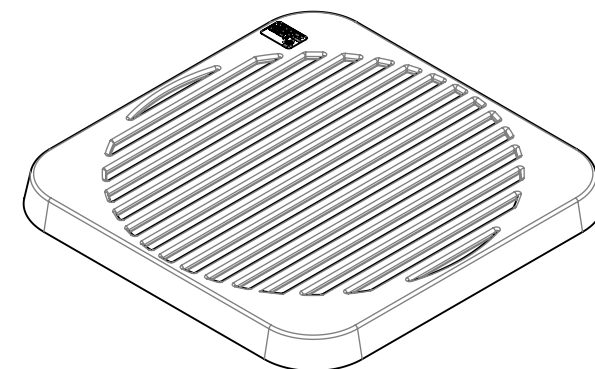

# HOT WATER TRAY

The ribbed base keeps the hot water unit out of direct contact with water, any water is drained away using the Art Plumbing Products Outlet (connects to 40 or 50mm DWW) supplied with the Hot Water Tray.

- ✓ Includes Outlet for connection to 40mm or 50mm pipe
- ✓ Manufactured from heat resistant PP
- ✓ Light weight
- ✓ Will not rust, corrode or bend out of shape
- ✓ Stackable

CODE	DESCRIPTION
34401	450mm Black Tray with outlet
34402	500mm Black Tray with outlet
34404	650mm Black Tray with outlet

CODE	DESCRIPTION	A (mm)	B (mm)	C (mm)
34401	450mm Black Tray with outlet	455	425	53
34402	500mm Black Tray with outlet	500	475	53
34404	650mm Black Tray with outlet	650	615	53