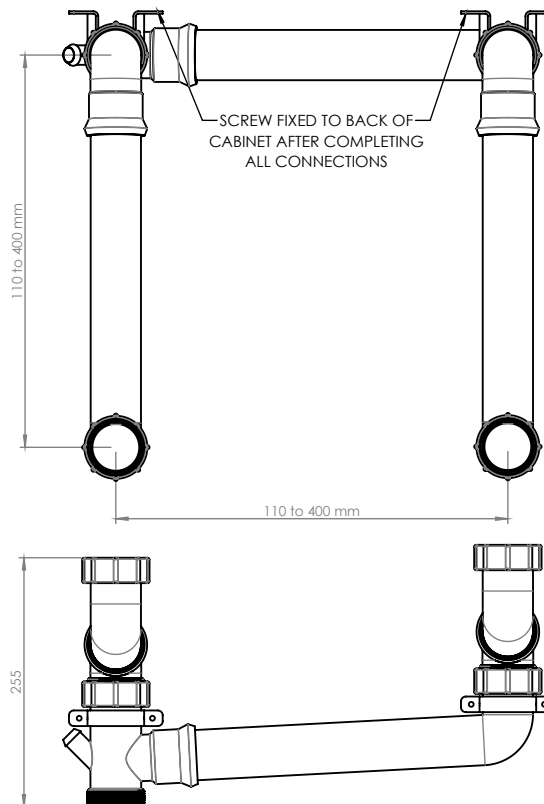

KITCHEN SINK DOUBLE BOWL SPACE SAVER 50mm

- ✓ Clever design gives you back valuable cupboard space
- ✓ Quick & easy to install
- ✓ Minimises cut out in shelf

CODE	OUTLET SIZE	FINISH	CTN QTY
35222	50mm	White	11

ITEM	PART No.	DESCRIPTION	QTY.
1	100331	KITCHEN SINK SPACE SAVER LONG PIECE	3
2	100338	SEAL FOR 2" BSP NUT	4
3	100337	BACK NUT 2" BSP	4
4	100335	KITCHEN SINK SPACE SAVER JUNCTION	2
5	100336	COMPRESSION SEAL 50mm	3
6	100333	KITCHEN SINK SPACE SAVER JUNCTION	1
7	100350	WALL BRACKET 50mm TUBE	2