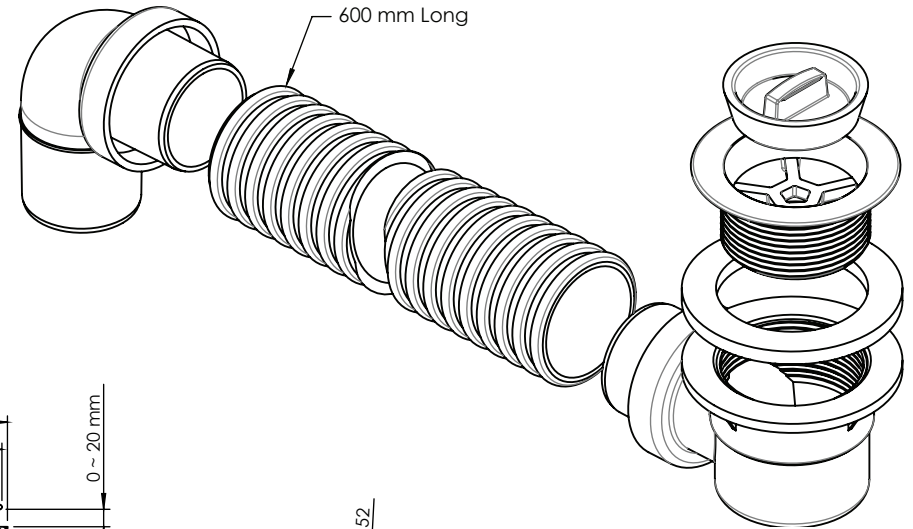

FLEXIBLE BATH CONNECTOR

The 40mm Flexible Bath Connector. Incorporating the Art Plug & Waste, 600mm Flexible connector and elbow, the Flexible Bath connector is ideal for accommodating varying angles and gradients where space beneath a bath or spa is limited.

CODE	DESCRIPTION	OUTLET SIZE	FINISH	CTN QTY
31926.01	40mm CP Flexible Bath Connector (600mm)	40mm	Chrome	20
31926.11	40mm White Flexible Bath Connector (600mm)	40mm	White	20
31927.01	40mm CP Flexible Bath Connector (300mm)	40mm	Chrome	20
31927.11	40mm White Flexible Bath Connector (300mm)	40mm	White	20

Note: Drawing of Flexible Bath Connector 40mm (600mm long)