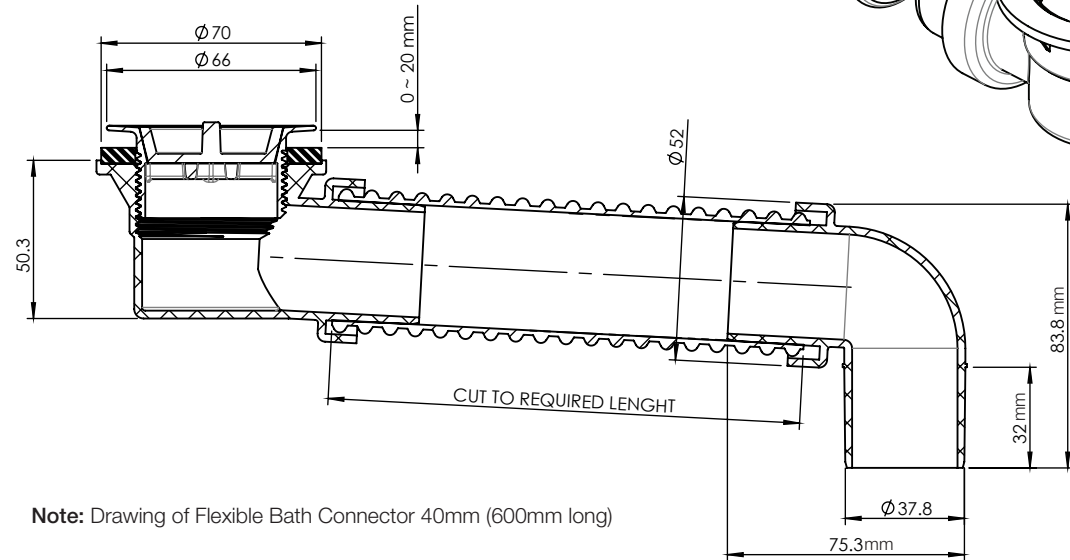

FLEXIBLE BATH CONNECTOR

The 40mm Flexible Bath Connector. Incorporating the Art Plug & Waste, 600mm Flexible connector and elbow, the Flexible Bath connector is ideal for accommodating varying angles and gradients where space beneath a bath or spa is limited.

CODE	DESCRIPTION	OUTLET SIZE	FINISH	CTN QTY
31926.01	40mm CP Flexible Bath Connector (600mm)	40mm	Chrome	20
31926.11	40mm White Flexible Bath Connector (600mm)	40mm	White	20
31927.01	40mm CP Flexible Bath Connector (300mm)	40mm	Chrome	20
31927.11	40mm White Flexible Bath Connector (300mm)	40mm	White	20

Note: Drawing of Flexible Bath Connector 40mm (600mm long)