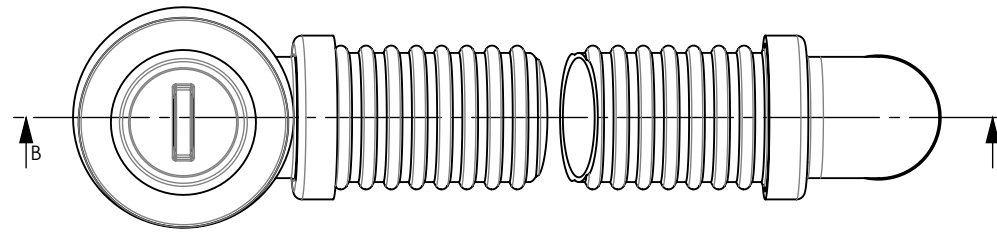

FLEXIBLE BATH CONNECTOR

The 40mm Flexible Bath Connector. Incorporating the Art Plug & Waste, 600mm Flexible connector and elbow, the Flexible Bath connector is ideal for accommodating varying angles and gradients where space beneath a bath or spa is limited.

CODE	DESCRIPTION	OUTLET SIZE	FINISH	CTN QTY
31926.01	40mm CP Flexible Bath Connector (600mm)	40mm	Chrome	20
31926.11	40mm White Flexible Bath Connector (600mm)	40mm	White	20
31927.01	40mm CP Flexible Bath Connector (300mm)	40mm	Chrome	20
31927.11	40mm White Flexible Bath Connector (300mm)	40mm	White	20

Note: Drawing of Flexible Bath Connector 40mm (600mm long)