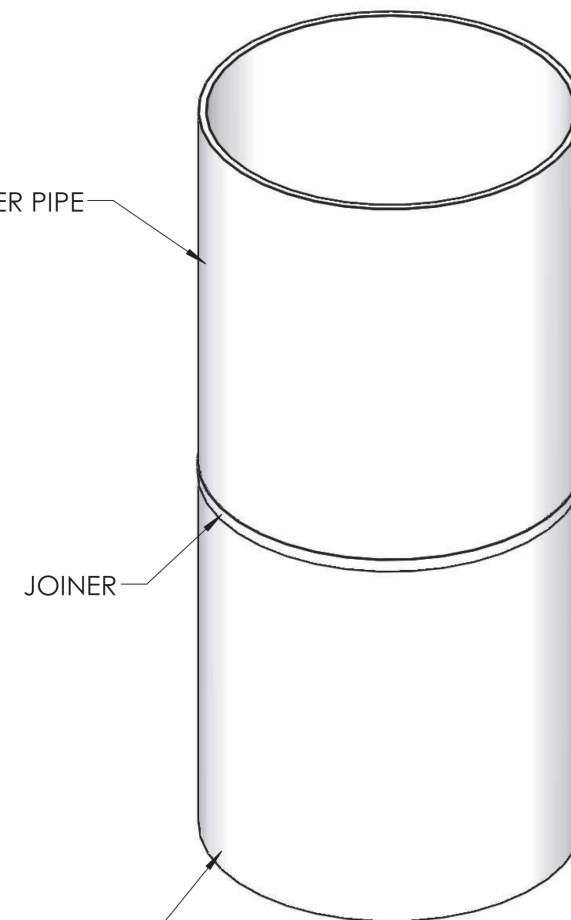

# STORMWATER CLASSIC M&M JOINER 90mm

- ✓ Efficient and easy to install
- ✓ Capture rainwater and still look good
- ✓ Next generation "invisible" joins give seamless look
- ✓ The affordable solution
- ✓ Suits standard 90mm stormwater pipe

CODE	OUTLET SIZE	FINISH	CTN QTY
41201	90mm	PVC	150

90mm STORMWATER PIPE

JOINER

90mm STORMWATER PIPE