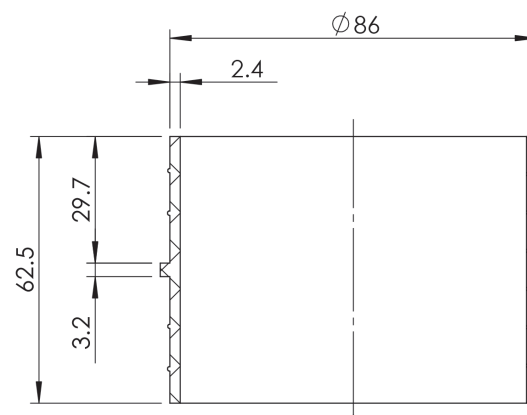

# STORMWATER CLASSIC M&M JOINER 90mm

- ✓ Efficient and easy to install
- ✓ Capture rainwater and still look good
- ✓ Next generation "invisible" joins give seamless look
- ✓ The affordable solution
- ✓ Suits standard 90mm stormwater pipe

CODE	OUTLET SIZE	FINISH	CTN QTY
41201	90mm	PVC	150

90mm STORMWATER PIPE

JOINER

90mm STORMWATER PIPE