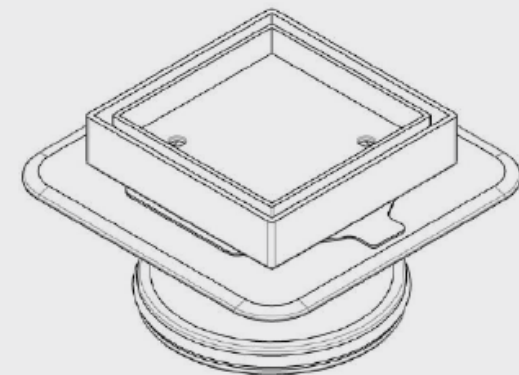

SQUARE BERMUDA MEGAFLEX™

FLOOR WASTES

- Available in other finishes
- Tile Insert: Brass
- Base: Brass
- Megaflex Base: A.B.S
- Standard Finish - Chrome

CODE	DESCRIPTION	OUTLET SIZE	FINISH	CTN QTY
11203.01	100x100mm Megaflex™ Square CP	100mm	Chrome	20
11204.01	100x80mm Megaflex™ Square CP	80mm	Chrome	20
11205.01	100x50mm Megaflex™ Square CP	50mm	Chrome	20
11213.01	100x100mm Lowline Megaflex™ Square CP	100mm	Chrome	20
11214.01	100x80mm Lowline Megaflex™ Square CP	80mm	Chrome	20
11215.01	100x50mm Lowline Megaflex™ Square CP	50mm	Chrome	20

CODE	A	B	C	D	E
11203.01	100	102	27	86	86
11204.01	100	75	27	76	63
11205.01	100	50.8	27	65	42
11213.01	100	102	23	82	86
11214.01	100	75	23	72	63
11215.01	100	50.8	23	61	42