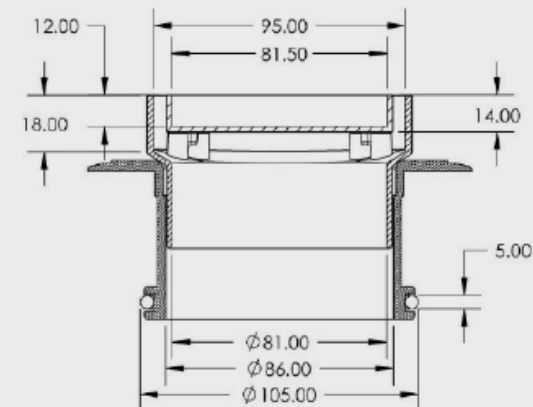

SQUARE BERMUDA MEGAFLEX™

FLOOR WASTES

- Available in other finishes
- Tile Insert: Brass
- Base: Brass
- Megaflex Base: A.B.S
- Standard Finish - Chrome

CODE	DESCRIPTION	OUTLET SIZE	FINISH	CTN QTY
11203.01	100x100mm Megaflex™ Square CP	100mm	Chrome	20
11204.01	100x80mm Megaflex™ Square CP	80mm	Chrome	20
11205.01	100x50mm Megaflex™ Square CP	50mm	Chrome	20
11213.01	100x100mm Lowline Megaflex™ Square CP	100mm	Chrome	20
11214.01	100x80mm Lowline Megaflex™ Square CP	80mm	Chrome	20
11215.01	100x50mm Lowline Megaflex™ Square CP	50mm	Chrome	20

CODE	A	B	C	D	E
11203.01	100	102	27	86	86
11204.01	100	75	27	76	63
11205.01	100	50.8	27	65	42
11213.01	100	102	23	82	86
11214.01	100	75	23	72	63
11215.01	100	50.8	23	61	42