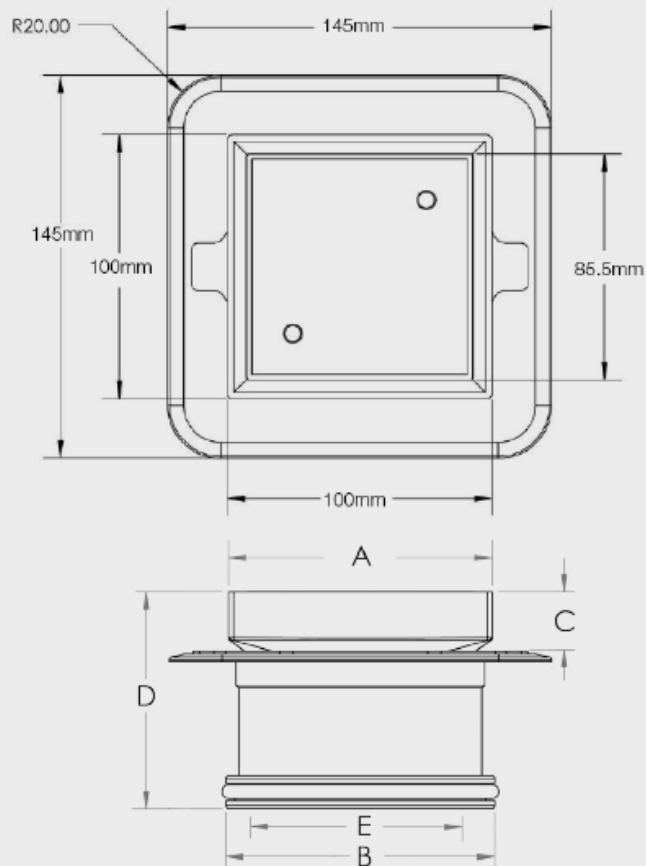

SQUARE BERMUDA MEGAFLEX™

FLOOR WASTES

- Available in other finishes
- Tile Insert: Brass
- Base: Brass
- Megaflex Base: A.B.S
- Standard Finish - Chrome

CODE	DESCRIPTION	OUTLET SIZE	FINISH	CTN QTY
11203.01	100x100mm Megaflex™ Square CP	100mm	Chrome	20
11204.01	100x80mm Megaflex™ Square CP	80mm	Chrome	20
11205.01	100x50mm Megaflex™ Square CP	50mm	Chrome	20
11213.01	100x100mm Lowline Megaflex™ Square CP	100mm	Chrome	20
11214.01	100x80mm Lowline Megaflex™ Square CP	80mm	Chrome	20
11215.01	100x50mm Lowline Megaflex™ Square CP	50mm	Chrome	20

CODE	A	B	C	D	E
11203.01	100	102	27	86	86
11204.01	100	75	27	76	63
11205.01	100	50.8	27	65	42
11213.01	100	102	23	82	86
11214.01	100	75	23	72	63
11215.01	100	50.8	23	61	42