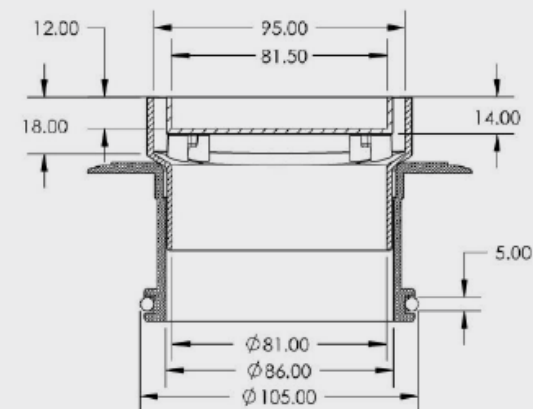

SQUARE BERMUDA MEGAFLEX™

FLOOR WASTES

- Available in other finishes
- Tile Insert: Brass
- Base: Brass
- Megaflex Base: A.B.S
- Standard Finish - Chrome

CODE	DESCRIPTION	OUTLET SIZE	FINISH	CTN QTY
11203.01	100x100mm Megaflex™ Square CP	100mm	Chrome	20
11204.01	100x80mm Megaflex™ Square CP	80mm	Chrome	20
11205.01	100x50mm Megaflex™ Square CP	50mm	Chrome	20
11213.01	100x100mm Lowline Megaflex™ Square CP	100mm	Chrome	20
11214.01	100x80mm Lowline Megaflex™ Square CP	80mm	Chrome	20
11215.01	100x50mm Lowline Megaflex™ Square CP	50mm	Chrome	20

CODE	A	B	C	D	E
11203.01	100	102	27	86	86
11204.01	100	75	27	76	63
11205.01	100	50.8	27	65	42
11213.01	100	102	23	82	86
11214.01	100	75	23	72	63
11215.01	100	50.8	23	61	42