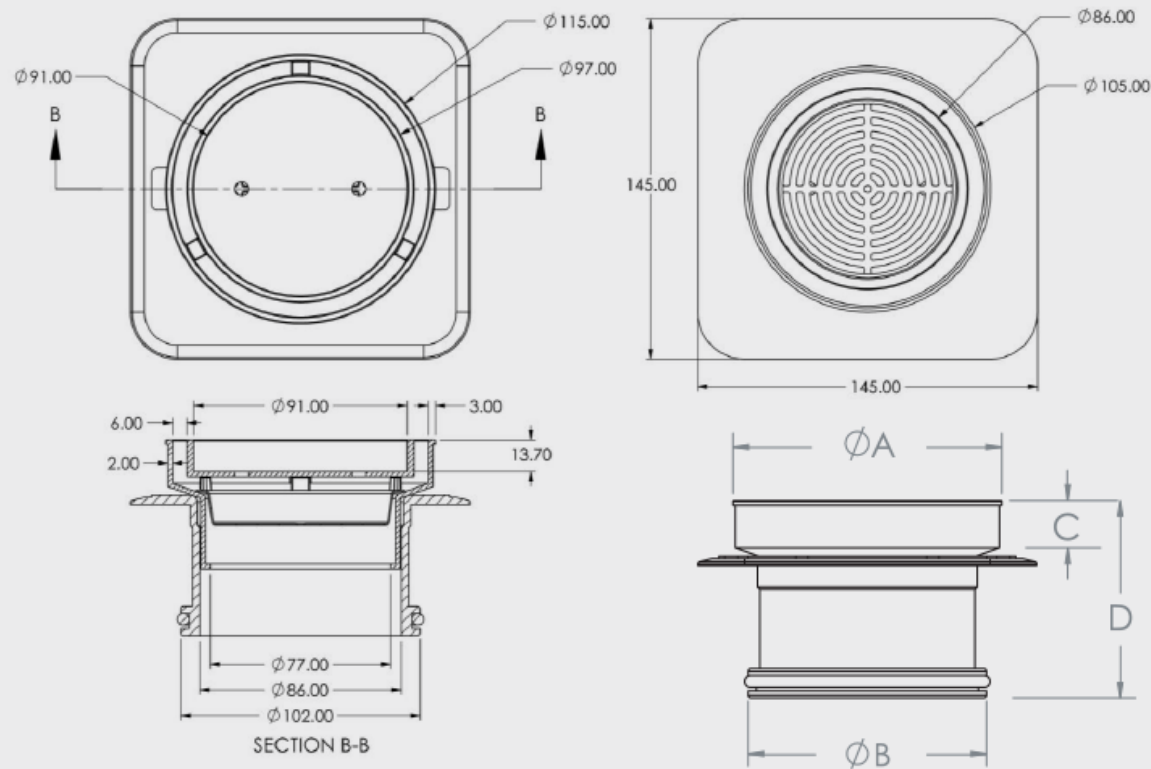

# ROUND BERMUDA MEGAFLEX™

FLOOR WASTES

- Available in other finishes
- Tile Insert: Brass
- Base: Brass
- Megaflex Base: A.B.S
- Standard Finish - Chrome

CODE	DESCRIPTION	OUTLET SIZE	FINISH	CTN QTY
11351.01	115x100mm Megaflex™ Round CP	100mm	Chrome	20
11352.01	115x80mm Megaflex™ Round CP	80mm	Chrome	20
11353.01	115x50mm Megaflex™ Round CP	50mm	Chrome	20

CODE	A	B	C	D
11351.01	115.0	102.0	23.5	86.0
11352.01	115.0	75.0	24.0	76.6
11353.01	115.0	52.2	24.8	61.3