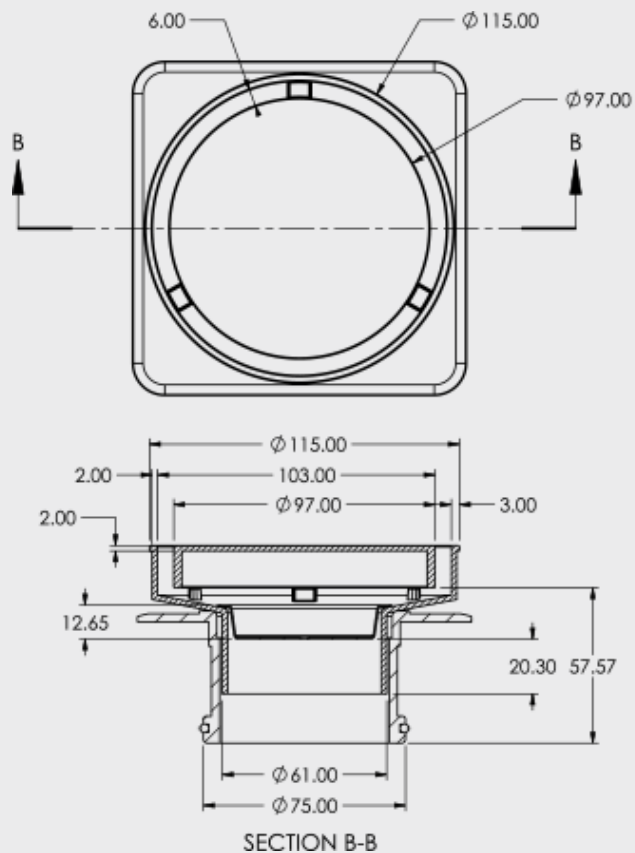

FLIPPER ROUND BERMUDA MEGA

FLOOR WASTES

- Available in other finishes
- Tile Insert: Brass
- Base: Brass
- Megaflex Base: A.B.S
- Standard Finish - Chrome

CODE	DESCRIPTION	OUTLET SIZE	FINISH	CTN QTY
11501.01	100mm Mega Flipper Round CP	100mm	Chrome	20
11502.01	80mm Mega Flipper Round CP	80mm	Chrome	20
11503.01	50mm Mega Flipper Round CP	50mm	Chrome	20

CODE	A	B	C	D
11501.01	115.0	102.0	23.5	86.0
11502.01	115.0	75.0	24.0	76.6
11503.01	115.0	52.2	24.8	61.3