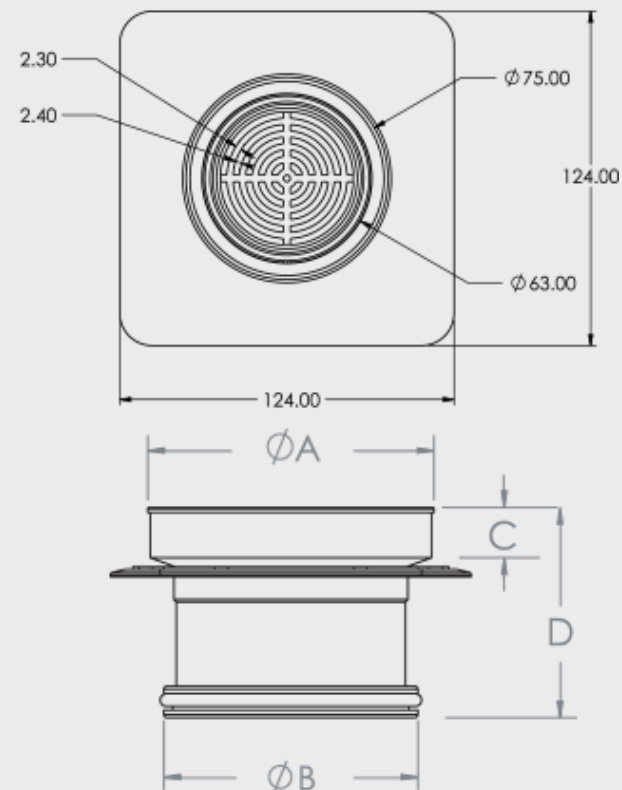

FLIPPER ROUND BERMUDA MEGA

FLOOR WASTES

- Available in other finishes
- Tile Insert: Brass
- Base: Brass
- Megaflex Base: A.B.S
- Standard Finish - Chrome

CODE	DESCRIPTION	OUTLET SIZE	FINISH	CTN QTY
11501.01	100mm Mega Flipper Round CP	100mm	Chrome	20
11502.01	80mm Mega Flipper Round CP	80mm	Chrome	20
11503.01	50mm Mega Flipper Round CP	50mm	Chrome	20

CODE	A	B	C	D
11501.01	115.0	102.0	23.5	86.0
11502.01	115.0	75.0	24.0	76.6
11503.01	115.0	52.2	24.8	61.3