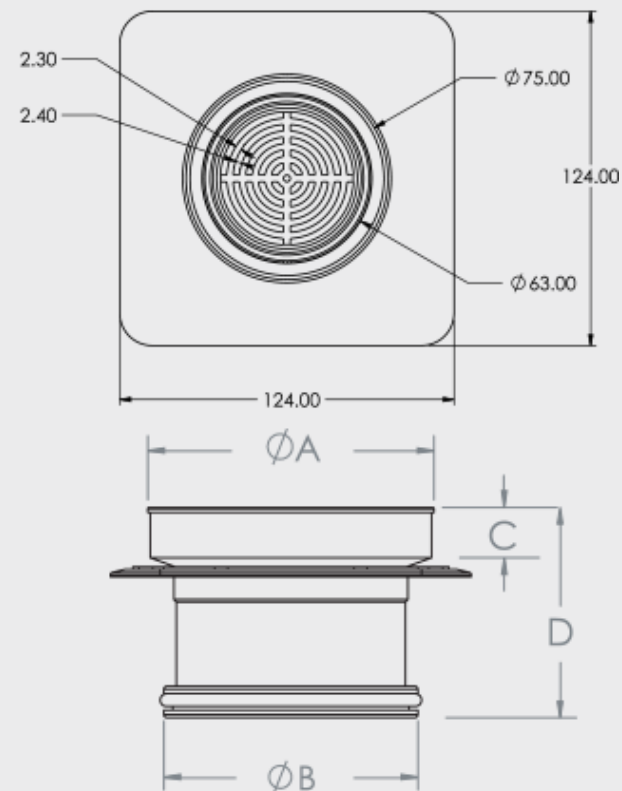

FLIPPER ROUND BERMUDA MEGA

FLOOR WASTES

- Available in other finishes
- Tile Insert: Brass
- Base: Brass
- Megaflex Base: A.B.S
- Standard Finish - Chrome

CODE	DESCRIPTION	OUTLET SIZE	FINISH	CTN QTY
11501.01	100mm Mega Flipper Round CP	100mm	Chrome	20
11502.01	80mm Mega Flipper Round CP	80mm	Chrome	20
11503.01	50mm Mega Flipper Round CP	50mm	Chrome	20

CODE	A	B	C	D
11501.01	115.0	102.0	23.5	86.0
11502.01	115.0	75.0	24.0	76.6
11503.01	115.0	52.2	24.8	61.3