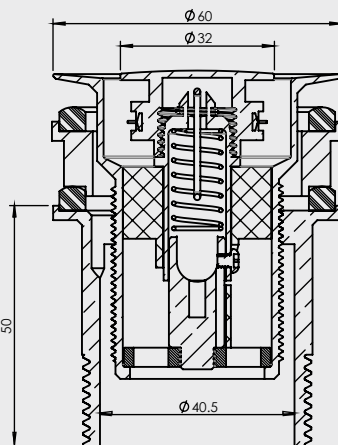

BASIN POP DOWN® 40mm

PLUG & WASTES

- Suits basins with 32mm or 40mm outlet with or without overflow
- Innovative quick remove cartridge
- Lifetime replacement guarantee on cartridge
- World Wide Patent Granted or Pending
- Available in a range of finishes

CODE	OUTLET SIZE	FINISH	CARTON QTY
21801.01	40mm	Chrome	32

SECTION B-B
OPEN

SECTION A-A
CLOSE

ITEM	PART No.	DESCRIPTION	QTY.
1	100206	FLANGE POP DOWN 60mm DIA	1
2	100024	POP DOWN VALVE WITH UPSIDE DOWN SPRING	1
3	100018	BACK NUT FOR POP DOWN 32mm	1
4	100219	POP DOWN DELUX WASHER	2
5	100056	SPACER FOR POP DOWN	1

Note:

Spacer and additional washer to be used in low profile applications only.