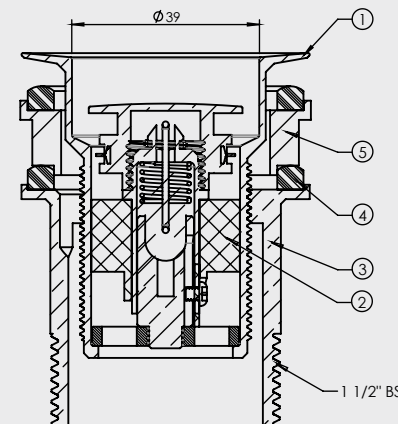

BASIN POP DOWN® 40mm

PLUG & WASTES

- Suits basins with 32mm or 40mm outlet with or without overflow
- Innovative quick remove cartridge
- Lifetime replacement guarantee on cartridge
- World Wide Patent Granted or Pending
- Available in a range of finishes

CODE	OUTLET SIZE	FINISH	CARTON QTY
21801.01	40mm	Chrome	32

SECTION B-B
OPEN

SECTION A-A
CLOSE

ITEM	PART No.	DESCRIPTION	QTY.
1	100206	FLANGE POP DOWN 60mm DIA	1
2	100024	POP DOWN VALVE WITH UPSIDE DOWN SPRING	1
3	100018	BACK NUT FOR POP DOWN 32mm	1
4	100219	POP DOWN DELUX WASHER	2
5	100056	SPACER FOR POP DOWN	1

Note:

Spacer and additional washer to be used in low profile applications only.