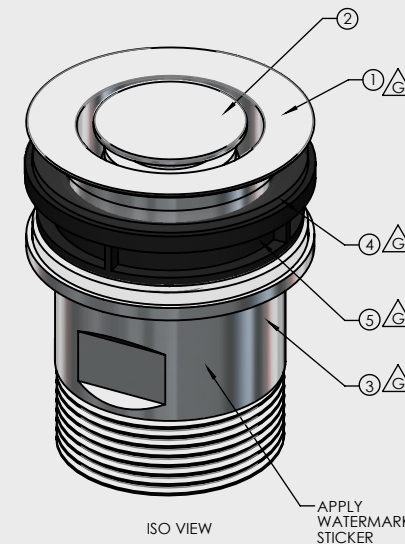

BASIN POP DOWN® 40mm

PLUG & WASTES

- Suits basins with 32mm or 40mm outlet with or without overflow
- Innovative quick remove cartridge
- Lifetime replacement guarantee on cartridge
- World Wide Patent Granted or Pending
- Available in a range of finishes

CODE	OUTLET SIZE	FINISH	CARTON QTY
21801.01	40mm	Chrome	32

SECTION B-B
OPEN

SECTION A-A
CLOSE

ITEM	PART No.	DESCRIPTION	QTY.
1	100206	FLANGE POP DOWN 60mm DIA	1
2	100024	POP DOWN VALVE WITH UPSIDE DOWN SPRING	1
3	100018	BACK NUT FOR POP DOWN 32mm	1
4	100219	POP DOWN DELUX WASHER	2
5	100056	SPACER FOR POP DOWN	1

Note:

Spacer and additional washer to be used in low profile applications only.